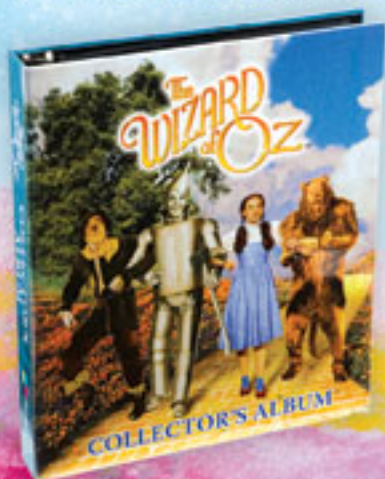

The WIZARD of OZ™

NOW AVAILABLE

Limited Edition-only 2000 numbered Wood Collector's Boxes!

Collect All 72 Magical Cards

6 Cards/Pack • 10 Packs/Wood Display • 12 Wood Displays/Case

Randomly inserted special Large 3"x5" Sketch Art Card*, 3"x5" Yellow Brick Road Card, 3"x5" Cowardly Lion Hair Card, or a 3"x5" Scarecrow Straw Card.

Large 3"x5" Sketch Art Cards™

Large 3"x5" Prop Cards

Look for these exciting Chase Card Sets:

- 2 card chase set - Before & After (1/240 packs)
- 9 cards chase set - Puzzle Cards (3/40 packs)
- 6 card chase set - The Wicked Witch Cards (2/40 packs)
- 6 card chase set - Toto Cards (2/40 packs)
- Munchkins autograph cards (1/119 packs)